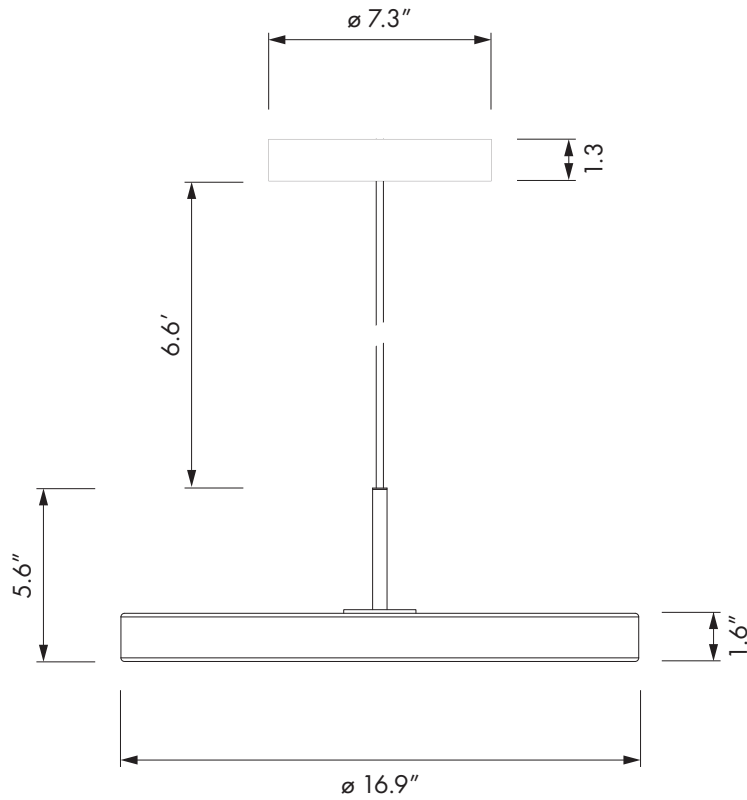

VITA Asteria

#2157
#2158
#2159
#2160
#2161
#2162

Designed by Soren Ravn Christensen in Copenhagen, Denmark

Color variations

Use for ceiling

Dimensions

$\varnothing 16.9''$
h 1.6'' / 5.6''

Material

Steel, aluminum and PMMA.
Includes 6.6' of black textile cord.

Black metal canopy, driver

Weight incl. packaging

9.26 lbs

Light source

LED panel built-in. Dimmable with: 0-10V or Resistor or PWM Dimmers. 3000 K - 1700 lm. Energy used 22 watt

Lighting hours

15000 H

Packaging

Gift Box, Dimensions (LxWxH): 21.8x4x17.9''

Assembly time

2 min. - video guide at www.vitacopenhagen.com

Media Kit

Photos, 3D models
Download at www.vitacopenhagen.com