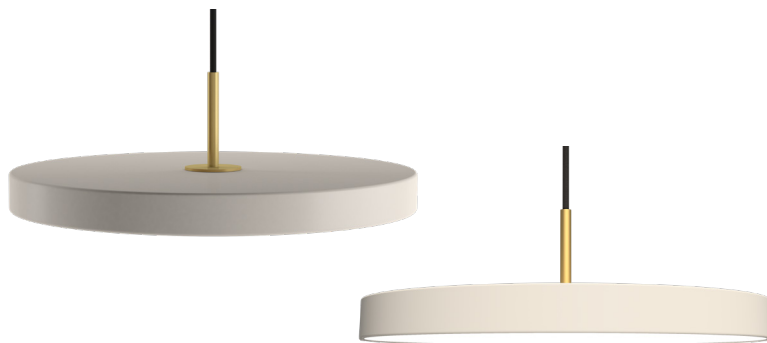

VITA Asteria

#2157
#2158
#2159
#2160
#2161
#2162

Designed by Soren Ravn Christensen in Copenhagen, Denmark

Color variations

Use for ceiling

Dimensions

$\varnothing 16.9''$
h 1.6'' / 5.6''

Material

Steel, aluminum and PMMA.
Includes 6.6' of black textile cord.

Black metal canopy, driver

Weight incl. packaging

9.26 lbs

Light source

LED panel built-in. Dimmable with: 0-10V or Resistor or PWM Dimmers. 3000 K - 1700 lm. Energy used 22 watt

Lighting hours

15000 H

Packaging

Gift Box, Dimensions (LxWxH): 21.8x4x17.9''

Assembly time

2 min. - video guide at www.vitacopenhagen.com

Media Kit

Photos, 3D models
Download at www.vitacopenhagen.com