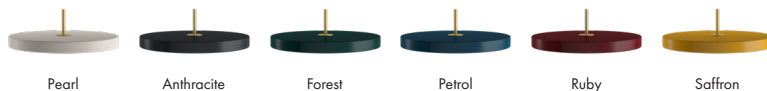

VITA Asteria

#2157
#2158
#2159
#2160
#2161
#2162

Designed by Soren Ravn Christensen in Copenhagen, Denmark

Color variations

Use for ceiling

Dimensions

$\varnothing 16.9''$
h 1.6'' / 5.6''

Material

Steel, aluminum and PMMA.
Includes 6.6' of black textile cord.

Black metal canopy, driver

Weight incl. packaging

9.26 lbs

Light source

LED panel built-in. Dimmable with: 0-10V or Resistor or PWM Dimmers. 3000 K - 1700 lm. Energy used 22 watt

Lighting hours

15000 H

Packaging

Gift Box, Dimensions (LxWxH): 21.8x4x17.9''

Assembly time

2 min. - video guide at www.vitacopenhagen.com

Media Kit

Photos, 3D models
Download at www.vitacopenhagen.com