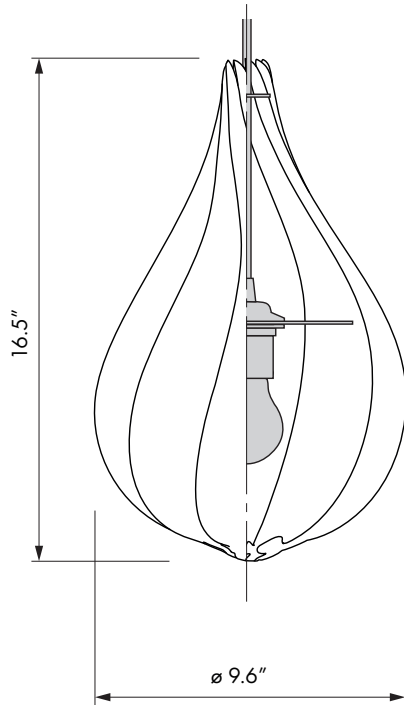

VITA Alva | medium

Designed by Lorenzo Radaelli in Copenhagen, Denmark

Color variations

White

Unbreakable

Dimensions
 ø 9.6"
 h 16.5"

Material
 Polypropylene, POM & PC

Weight incl. packaging
 1,25 lbs

Light source
 E26 - max 15 W LED
 Bulb recommendation: #4041

Packaging
 Gift Box, Dimensions (L×W×H): 9.9x18.6x0.6"

Assembly time
 15 min video guide at www.vitacopenhagen.com

Media Kit
 Photos, 3D models, 2D drawings
 Download at www.vitacopenhagen.com

Ordering Information
 Alva medium white #2102

Accessories

Swag kit cord set white	#4009
Swag kit cord set black	#4010
Canopies white	#4007
Canopies black	#4008
Canopies nickel	#4029
Canopies oil rubbed bronze	#4030
Idea 4.9" (3W LED bulb)	#4103
Idea 2.3" (7W LED bulb)	#4041
Idea 3.1" (7W LED bulb)	#4042
Idea 1.7" (2W LED bulb)	#4040